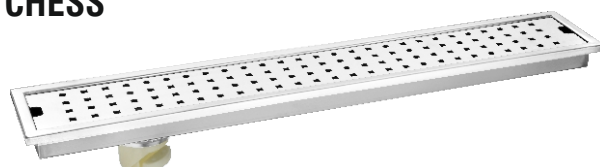

CHESS

Model No.	Length	Size (L x B x H)	MRP
SCD-CH	12"	300 x 100 x 30mm	₹ 4290/-
SCD-CH	18"	450 x 100 x 30mm	₹ 4290/-
SCD-CH	24"	600 x 100 x 30mm	₹ 5760/-
SCD-CH	30"	800 x 100 x 30mm	₹ 7960/-
SCD-CH	36"	900 x 100 x 30mm	₹ 8575/-