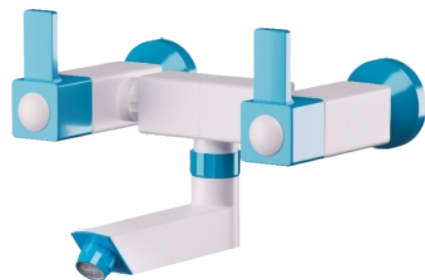

WALL MIXER NON TELEPHONIC

Model Number - 511-B
MRP - ₹ 2080